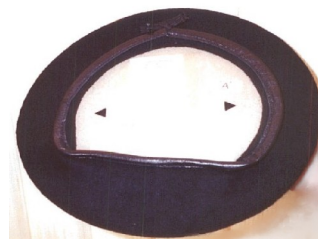

EXQUISITE PREMIUM BERETS

According to US Military Specification:
100% Fine virgin wool,
Premium soft sheep leather headband, vegetable
tanned, chemical free, skin friendly, cylindrical
drawstring,
large semi-circle badge stay
With/without lining (cotton/blended)
With/without eyelets

US Beret with flash

Khaki Beret

UN Blue Beret

French Style

Camouflage Beret

Military Beret

Assorted colours

Board packing for retaining perfect shape.